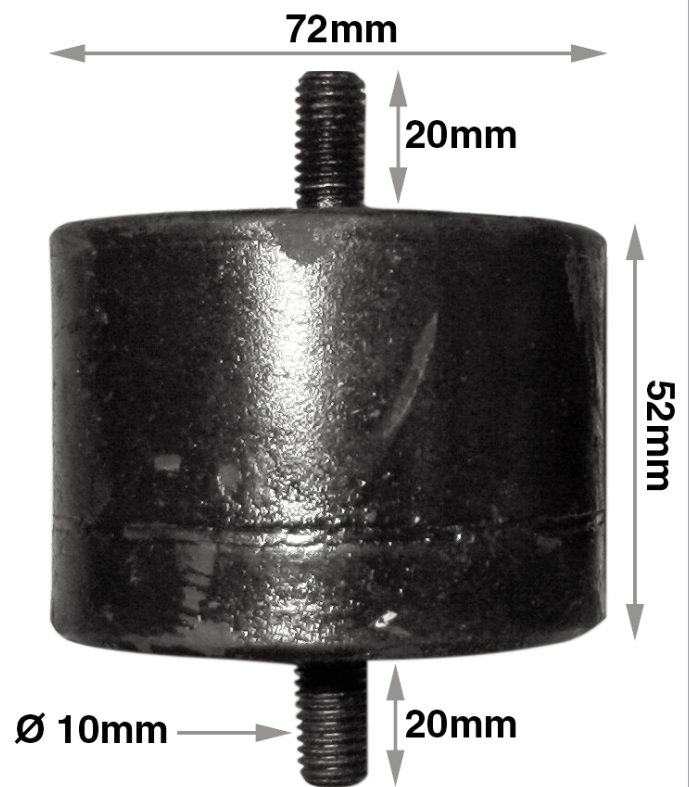

High Tech
parts

Matching Quality to Original Fitment

Manufacturers and Distributors to the Automotive Aftermarket.

Pearl House, 2, Armstrong Road, Manor Trading Estate, Benfleet, Essex. SS7 4PW. ENGLAND.

Tel: 01268 756216 Fax: 01268 565589

PB315 & PB316 Dimensions

PB315

PB316