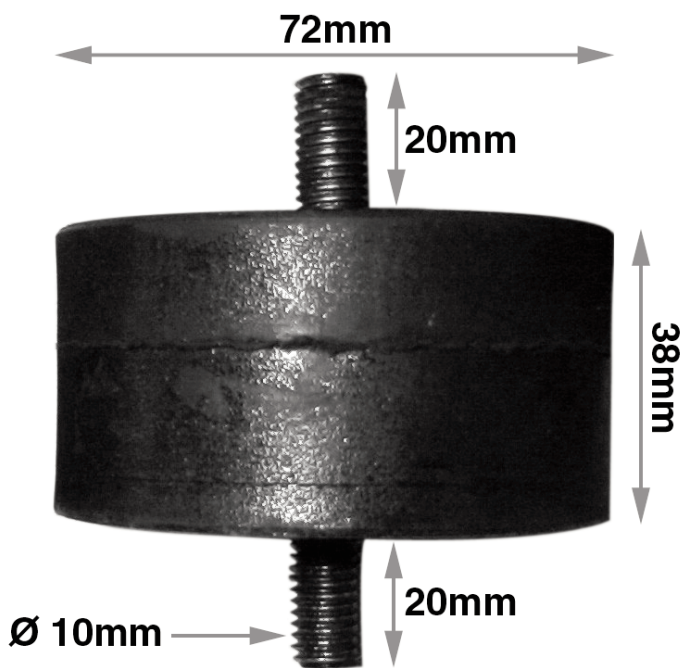

High Tech
parts

Matching Quality to Original Fitment

Manufacturers and Distributors to the Automotive Aftermarket.

Pearl House, 2, Armstrong Road, Manor Trading Estate, Benfleet, Essex. SS7 4PW. ENGLAND.

Tel: 01268 756216 Fax: 01268 565589

PB315 & PB316 Dimensions

PB315

PB316